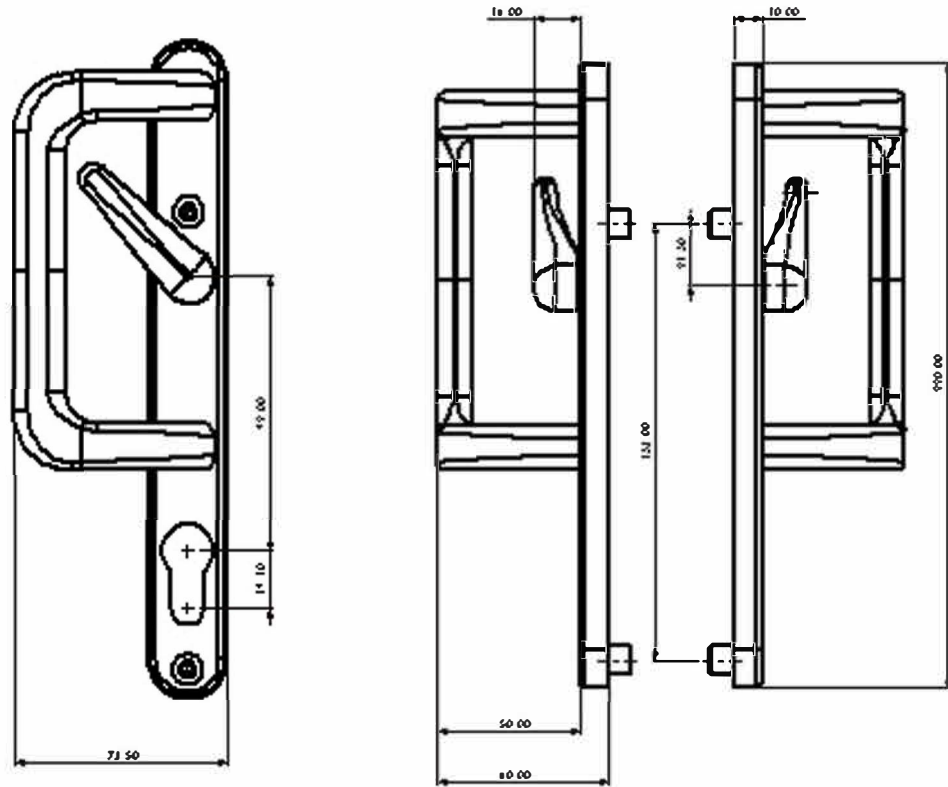

Technical Drawing

Part Numbers

Part No.	Description	Finish
PH101W	Bombardier Patio Handle Left Hand Locking	White
PH1038W	Bombardier Patio Handle Left Hand Locking	Black
PH1046W	Bombardier Patio Handle Left Hand Locking	PVD Gold
PH1049W	Bombardier Patio Handle Left Hand Locking	PVD Chrome
PH201W	Bombardier Patio Handle Right Hand Locking	White
PH2038W	Bombardier Patio Handle Right Hand Locking	Black
PH2046W	Bombardier Patio Handle Right Hand Locking	PVD Gold
PH2049W	Bombardier Patio Handle Right Hand Locking	PVD Chrome

WINLOCK

Unit B, Hortonwood 31, Telford, Shropshire, TF1 7GS
Tel:01952 602250 Fax:01952 602255.

Email:sales@winlock.co.uk Web:www.winlock.co.uk