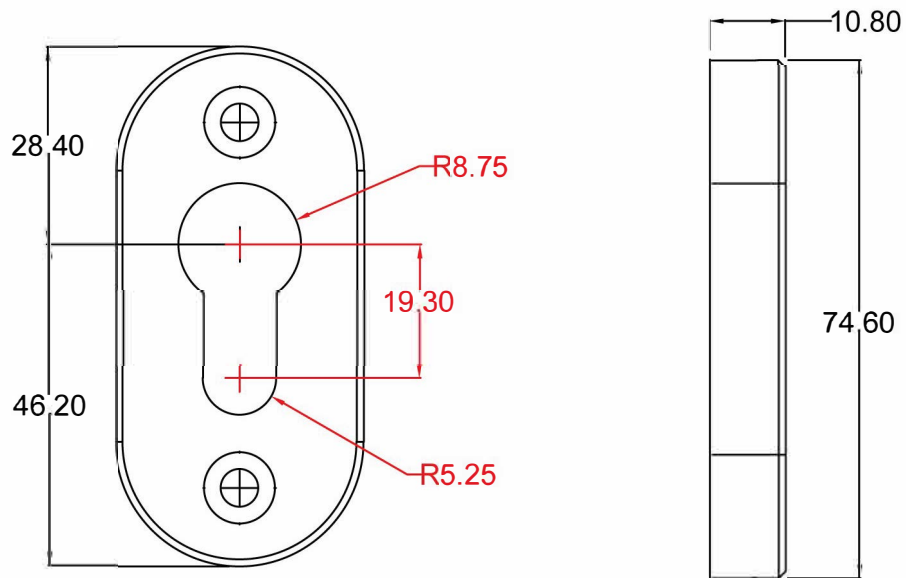

## Features and Benefits

- ▣ Winlock face fixed eurocylinder escutcheon.
- ▣ Suitable for Aluminium, Timber & Composite doors.
- ▣ 77mm x 368 in length.
- ▣ Fits euro profile cylinder.
- ▣ Supplied in a brushed stainless and polished stainless finish.
- ▣ BSEN ISO 9001/2015 Quality Management System
- ▣ Part of the Lifetime range, 25 year surface finish guarantee.

### Technical Information

**Material Specification**  
304 Stainless Steel

**Additional Information**  
Box Qty: 10 per box.

**Assessment Data**  
**Corrosion resistance:** meets requirements  
of BS EN 1670:1998 Grade 5.

# Technical Drawing

## Part Numbers

Part No:	Description	Finish
WINECUTFFBS	Winlock Faced Fix Escutcheon Length 77mm x 368mm Stainless Steel 304 Brushed	Brushed Stainless
WINECUTFFPS	Winlock Faced Fix Escutcheon Length 77mm x 368mm Stainless Steel 304 Polished	Polished Stainless