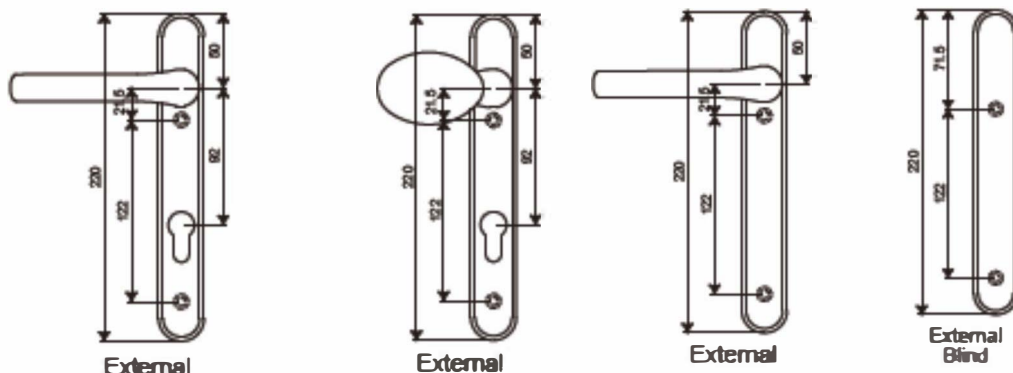

Technical Information

Material Specification

Quality die cast construction

Additional Information

Box Qty: 20

Supplied with spindles & Screws.

WINLOCK

Unit B, Hortonwood 31, Telford, Shropshire, TF1 7GS

Tel:01952 602250 Fax:01952 602255.

Email:sales@winlock.co.uk Web:www.winlock.co.uk

Technical Drawing

Please Note: For short backplate - internal dimensions are as per external drawings.

Part Numbers

Part No.	Description	Finish
DHIMPAWHLL	Imperial Door Handle L/L Short B/P Sprung	White
DHIMPABLLL	Imperial Door Handle L/L Short B/P Sprung	Black
DHIMPAGOLL	Imperial Door Handle L/L Short B/P Sprung	Gold
DHIMPACHLL	Imperial Door Handle L/L Short B/P Sprung	Polished Chrome
DHIMPABCLL	Imperial Door Handle L/L Short B/P Sprung	Brushed Chrome