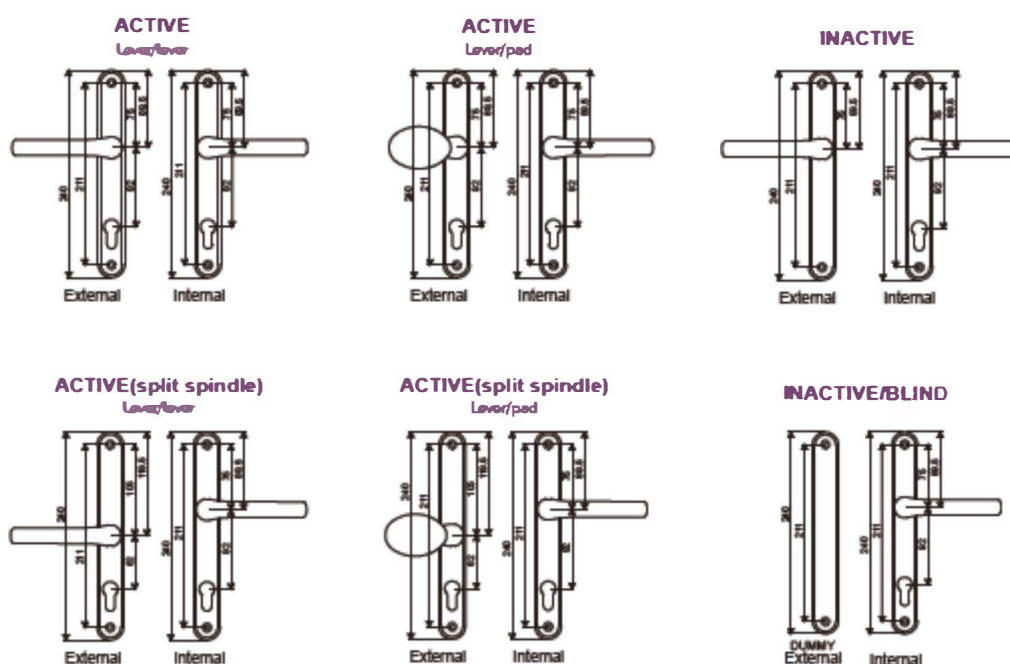

Technical Drawing

Part Numbers

Part No.	Description	Finish
DHIMPEWHLL	Imperial Door Handle L/L Long B/P Sprung	White
DHIMPEBLLL	Imperial Door Handle L/L Long B/P Sprung	Black
DHIMPEGOLL	Imperial Door Handle L/L Long B/P Sprung	Gold
DHIMPECHLL	Imperial Door Handle L/L Long B/P Sprung	Polished Chrome
DHIMPEBCLL	Imperial Door Handle L/L Long B/P Sprung	Brushed Chrome

Part No.	Description	Finish
DHIMPEWHLLNS	Imperial Door Handle L/L Long B/P No Spring	White
DHIMPEBLLNS	Imperial Door Handle L/L Long B/P No Spring	Black
DHIMPEGOLLNS	Imperial Door Handle L/L Long B/P No Spring	Gold
DHIMPECHLLNS	Imperial Door Handle L/L Long B/P No Spring	Polished Chrome
DHIMPEBCLLNS	Imperial Door Handle L/L Long B/P No Spring	Brushed Chrome

WINLOCK

Unit B, Hortonwood 31, Telford, Shropshire, TF1 7GS
Tel:01952 602250 Fax:01952 602255.

Email:sales@winlock.co.uk Web:www.winlock.co.uk