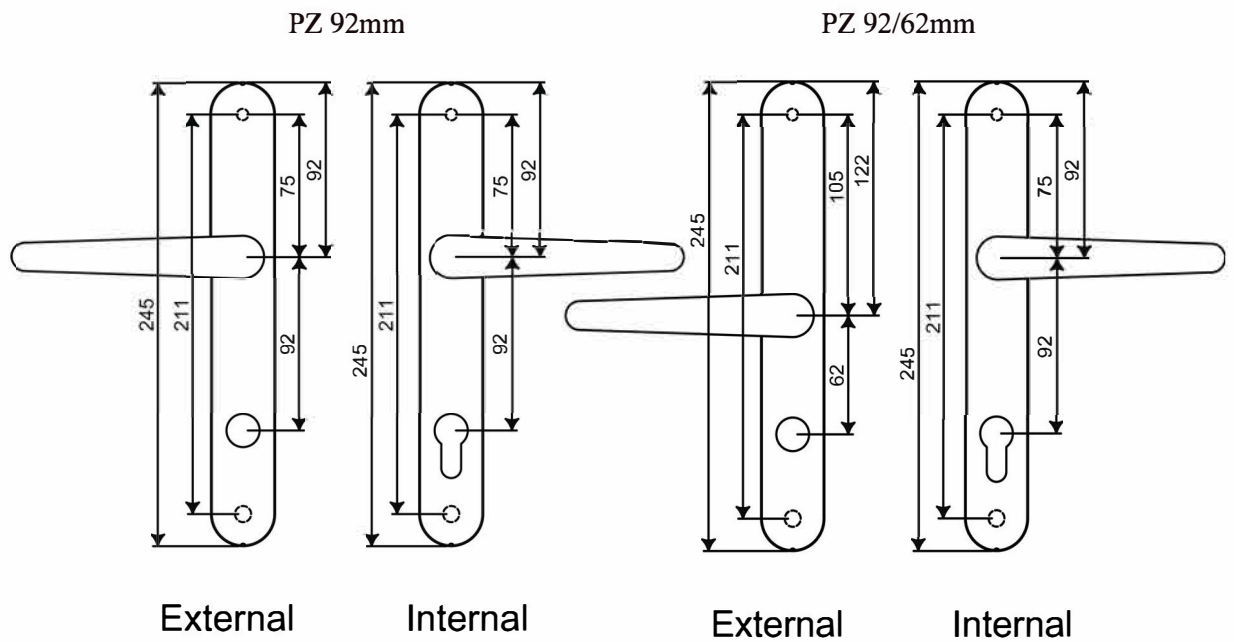

Features and Benefits

- ▣ Stylish contemporary high security door handle to conform with TS007 2 star for use with a 1 star euro profile cylinder.
- ▣ Available in 220mm (PZ92) and 240mm (PZ92/62).
- ▣ Lever/Lever or Lever/Pad/Offset Lever/Lever variants: Non Handled.
- ▣ Stainless steel levers and backplates.
- ▣ Concealed fixings inside and out.
- ▣ M8 fixings bolts to prevent cylinder snapping.
- ▣ Spring cassettes are available for both short and long backplates.
- ▣ External cylinder protection.
- ▣ Supplied complete with screws and spindles.
- ▣ Finish Options: Polished Gold, Polished Chrome, Brushed Stainless.
- ▣ 10 Year mechanical guarantee, 15 year surface finish guarantee.
- ▣ BS EN ISO 9001/2015 Quality Management System.

Technical Information

Material Specification

Milled aluminium base with pressed stainless steel covers and tubular stainless steel levers - stainless steel 430.

Additional Information

Box Qty: 20

Supplied with spindles & Screws.

WINLOCK

Unit B, Hortonwood 31, Telford, Shropshire, TF1 7GS

Tel:01952 602250 Fax:01952 602255.

Email:sales@winlock.co.uk Web:www.winlock.co.uk

Technical Drawing

Part Numbers

Part Number	Description	Finish
DHLIFESECLLBC	Lifetime Security Door Handle Lever/Lever Sprung	Brushed Stainless
DHLIFESECLLBCOFFSET	Lifetime Security Door Handle Lever/Lever, Spring	Brushed Stainless
DHLIFESECLLBR	Lifetime Security Door Handle Lever/Lever Sprung	PVD Gold
DHLIFESECLLBROFFSET	Lifetime Security Door Handle Lever/Lever Sprung	PVD Gold
DHLIFESECLLCH	Lifetime Security Door Handle Lever/Lever Sprung	Polished Chrome
DHLIFESECLLCHOFFSET	Lifetime Security Door Handle Lever/Lever Sprung	Polished Chrome