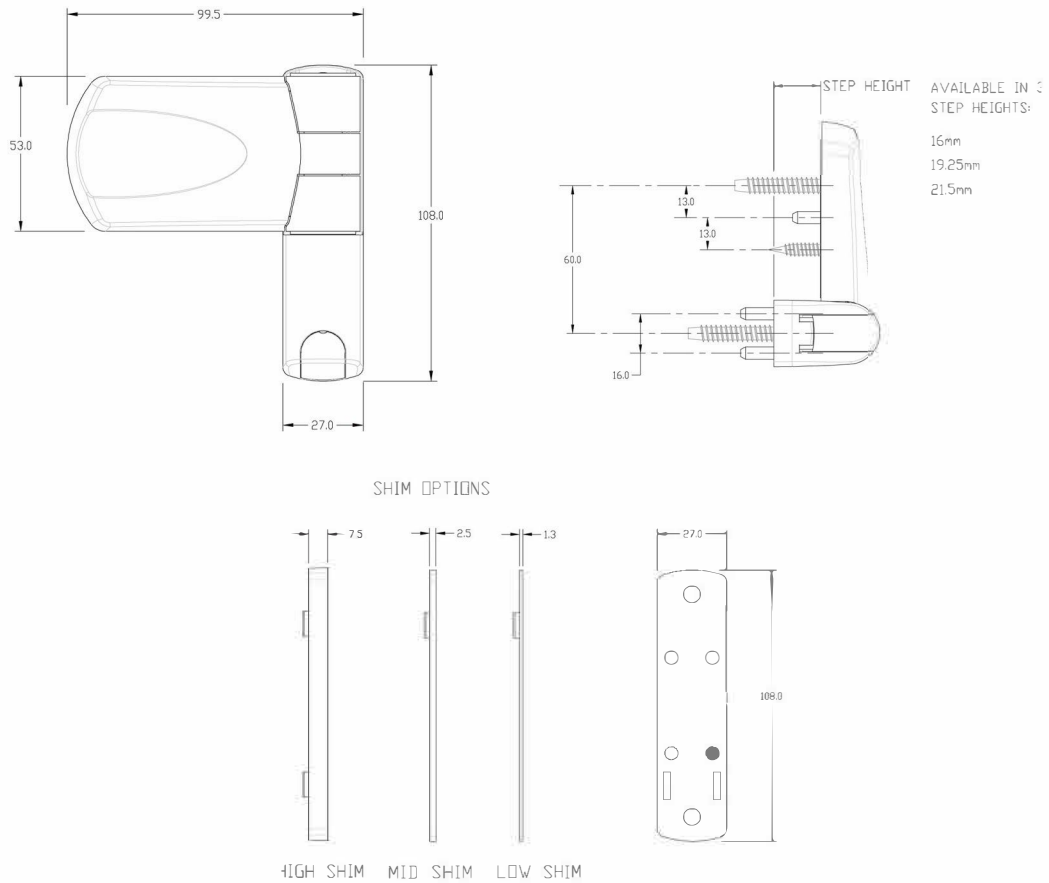

Technical Drawing

Part Numbers

Part No.	Description	Finish
TRO-0740-2005-BK	Patriot 3D HS Door Hinge Sash Body 100mm Fixed Body 19.25mm	Black
TRO-0740-2005-BR	Patriot 3D HS Door Hinge Sash Body 100mm Fixed Body 19.25mm	Brown
TRO-0740-2005-CH	Patriot 3D HS Door Hinge Sash Body 100mm Fixed Body 19.25mm	Chrome
TRO-0740-2005-GO	Patriot 3D HS Door Hinge Sash Body 100mm Fixed Body 19.25mm	PVD Gold
TRO-0740-2005-OAK	Patriot 3D HS Door Hinge Sash Body 100mm Fixed Body 19.25mm	Tan/Oak
TRO-0740-2005-WH	Patriot 3D HS Door Hinge Sash Body 100mm Fixed Body 19.25mm	White
TRO-0740-2006-BK	Patriot 3D HS Door Hinge Sash Body 100mm Fixed Body 21.5mm	Black
TRO-0740-2006-BR	Patriot 3D HS Door Hinge Sash Body 100mm Fixed Body 21.5mm	Brown
TRO-0740-2006-CH	Patriot 3D HS Door Hinge Sash Body 100mm Fixed Body 21.5mm	Chrome
TRO-0740-2006-GO	Patriot 3D HS Door Hinge Sash Body 100mm Fixed Body 21.5mm	Gold
TRO-0740-2006-OAK	Patriot 3D HS Door Hinge Sash Body 100mm Fixed Body 21.5mm	Oak
TRO-0740-2006-WH	Patriot 3D HS Door Hinge Sash Body 100mm Fixed Body 21.5mm	White
TRO-0740-2007-BK	Patriot 3D HS Door Hinge Sash Body 100mm Fixed Body 16mm	Black
TRO-0740-2007-BR	Patriot 3D HS Door Hinge Sash Body 100mm Fixed Body 16mm	Brown
TRO-0740-2007-CH	Patriot 3D HS Door Hinge Sash Body 100mm Fixed Body 16mm	Chrome
TRO-0740-2007-GO	Patriot 3D HS Door Hinge Sash Body 100mm Fixed Body 16mm	Gold
TRO-0740-2007-OAK	Patriot 3D HS Door Hinge Sash Body 100mm Fixed Body 16mm	Oak
TRO-0740-2007-WH	Patriot 3D HS Door Hinge Sash Body 100mm Fixed Body 16mm	White

WINLOCK

Unit B, Hortonwood 31, Telford, Shropshire, TF1 7GS
Tel:01952 602250 Fax:01952 602255.

Email:sales@winlock.co.uk Web:www.winlock.co.uk