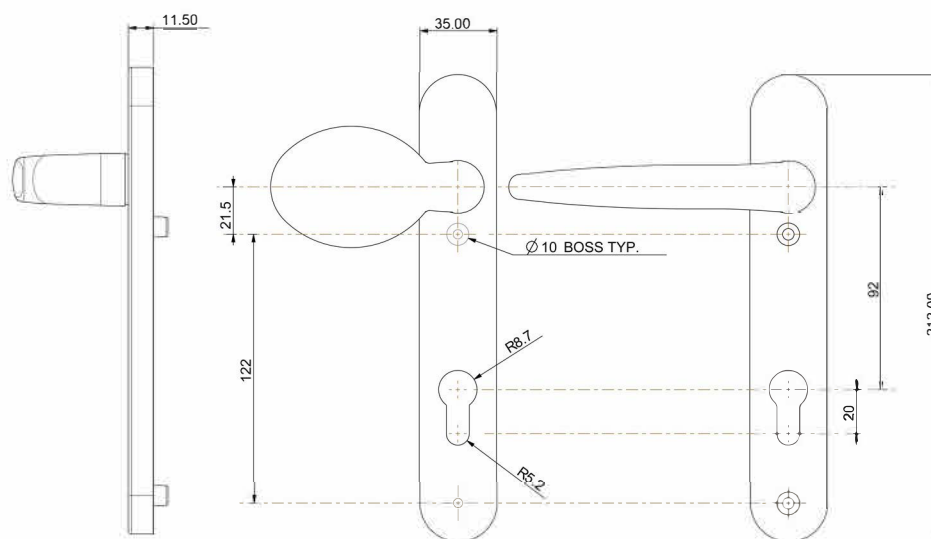

Technical Drawing

Short Back Plate

0755-2002-LEVER-PAD

Part No.	Description	Finish
DH0755-2001-BK	Sparta Door Handle Sprung Lever/Lever Short Backplate	Black
DH0755-2001-CH	Sparta Door Handle Sprung Lever/Lever Short Backplate	Chrome
DH0755-2001-GO	Sparta Door Handle Sprung Lever/Lever Short Backplate	PVD Gold
DH0755-2001-SS	Sparta Door Handle Sprung Lever/Lever Short Backplate	Satin Silver
DH0755-2001-WH	Sparta Door Handle Sprung Lever/Lever Short Backplate	White
Part No.	Description	Finish
DH0750-2001-BK	Sparta Door Handle Sprung Lever/Lever Long Backplate	Black
DH0750-2001-CH	Sparta Door Handle Sprung Lever/Lever Long Backplate	Chrome
DH0750-2001-GO	Sparta Door Handle Sprung Lever/Lever Long Backplate	Gold
DH0750-2001-SS	Sparta Door Handle Sprung Lever/Lever Long Backplate	Satin Silver
DH0750-2001-WH	Sparta Door Handle Sprung Lever/Lever Long Backplate	White
Part No.	Description	Finish
DH0750-2002-BK	Sparta Door Handle Sprung Lever/Pad Offset Long Backplate	Black
DH0750-2002-CH	Sparta Door Handle Sprung Lever/Pad Offset Long Backplate	Chrome
DH0750-2002-GO	Sparta Door Handle Sprung Lever/Pad Offset Long Backplate	Gold
DH0750-2002-SS	Sparta Door Handle Sprung Lever/Pad Offset Long Backplate	Satin Silver
DH0750-2002-WH	Sparta Door Handle Sprung Lever/Pad Offset Long Backplate	White
Part No.	Description	Finish
DH0750-2003-CH	Sparta Door Handle Sprung Lever/Pad Inline Long Backplate	Chrome
DH0750-2003-GO	Sparta Door Handle Sprung Lever/Pad Inline Long Backplate	Gold
DH0750-2003-WH	Sparta Door Handle Sprung Lever/Pad Inline Long Backplate	White
Part No.	Description	Finish
DH0755-2002-BK	Sparta Door Handle Sprung Lever/Pad Short Backplate	Black
DH0755-2002-CH	Sparta Door Handle Sprung Lever/Pad Short Backplate	Chrome
DH0755-2002-GO	Sparta Door Handle Sprung Lever/Pad Short Backplate	PVD Gold
DH0755-2002-WH	Sparta Door Handle Sprung Lever/Pad Short Backplate	White

WINLOCK

Unit B, Hortonwood 31, Telford, Shropshire, TF1 7GS
Tel:01952 602250 Fax:01952 602255.

Email:sales@winlock.co.uk Web:www.winlock.co.uk