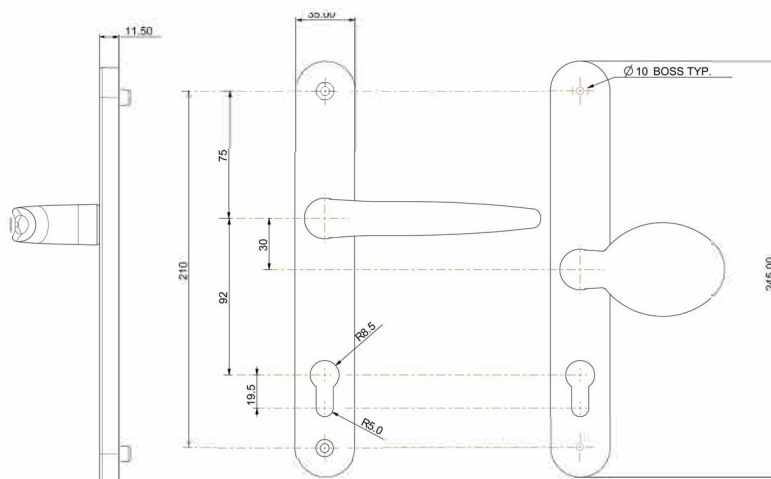

Sparta Door Handles

Technical Drawing

Long Back Plate

0750-2002-LEVER-PAD-OFFSET