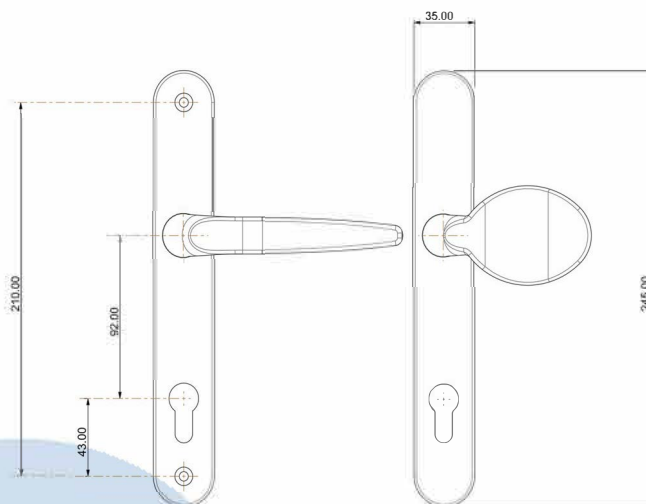

0750-2003-LEVER-PAD-INLINE