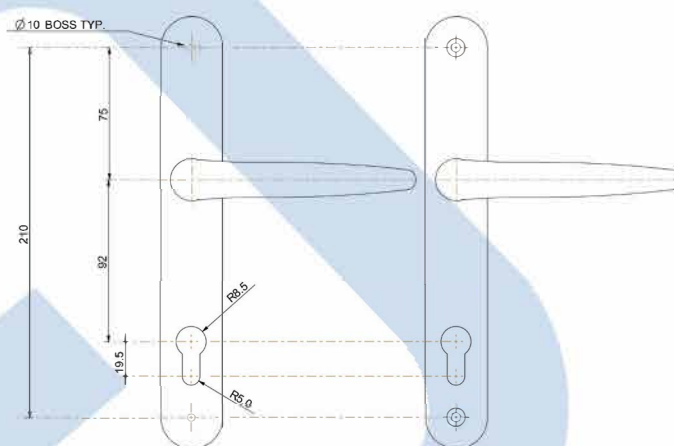

#### Material Specification

Handle/Backplate: Die Cast Zinc.  
Plastic parts: Nylon 66.  
Door Thickness: 58-70mm.  
Spindle: 8mm square steel.

## Technical Drawing

### Long Back Plate

0750-2002-LEVER-PAD-OFFSET

0750-2003-LEVER-PAD-INLINE

0750-2001-LEVER-LEVER-INLINE