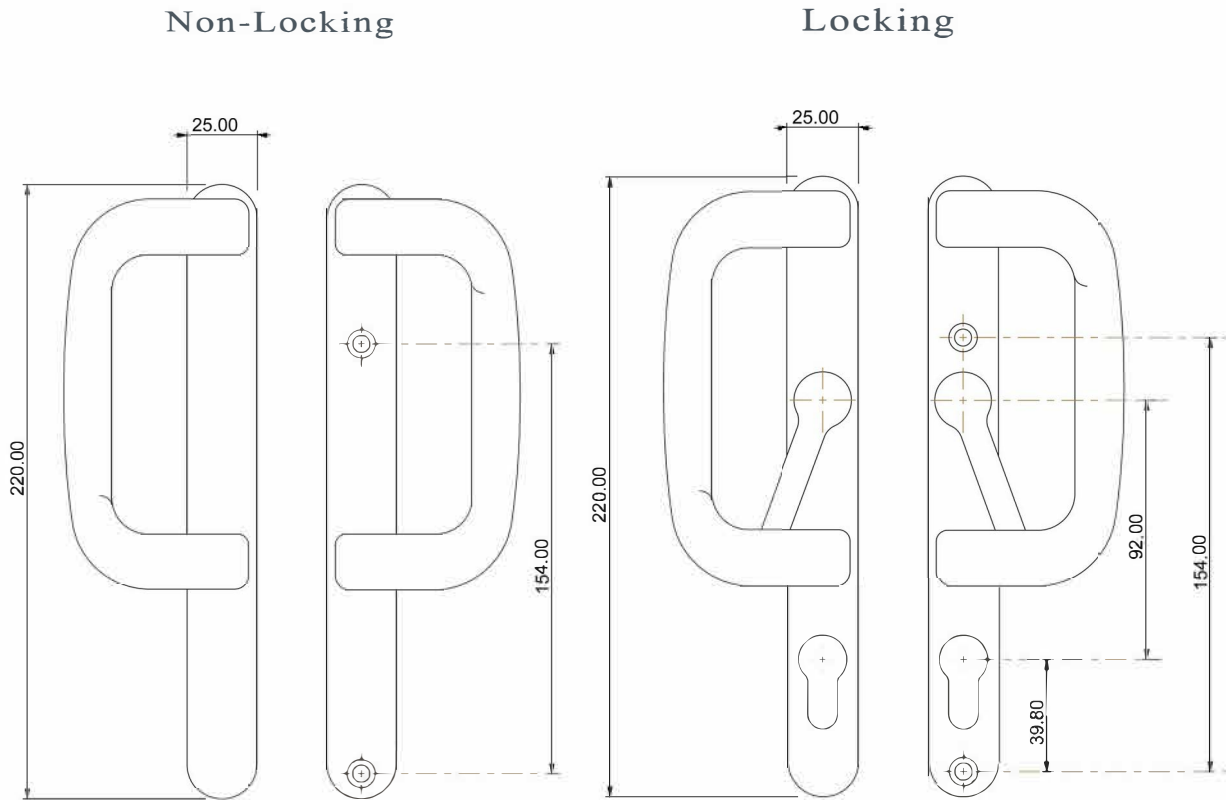

Sparta Patio Door Handle

Technical Drawing

Part Numbers

Part No.	Description	Finish
PH-0770-2000-BK	Sparta Patio Door Handle Universal Locking	Black
PH-0770-2000-CH	Sparta Patio Door Handle Universal Locking	Chrome
PH-0770-2000-GO	Sparta Patio Door Handle Universal Locking	Gold (PVD)
PH-0770-2000-SS	Sparta Patio Door Handle Universal Locking	Satin Silver
PH-0770-2000-WH	Sparta Patio Door Handle Universal Locking	White
PH-0770-2001-BK	Sparta Patio Door Handle Universal Dummy	Black
PH-0770-2001-CH	Sparta Patio Door Handle Universal Dummy	Chrome
PH-0770-2001-GO	Sparta Patio Door Handle Universal Dummy	Gold
PH-0770-2001-SS	Sparta Patio Door Handle Universal Dummy	Satin Silver
PH-0770-2001-WH	Sparta Patio Door Handle Universal Dummy	White

WINLOCK

Unit B, Hortonwood 31, Telford, Shropshire, TF1 7GS
Tel:01952 602250 Fax:01952 602255.

Email:sales@winlock.co.uk Web:www.winlock.co.uk