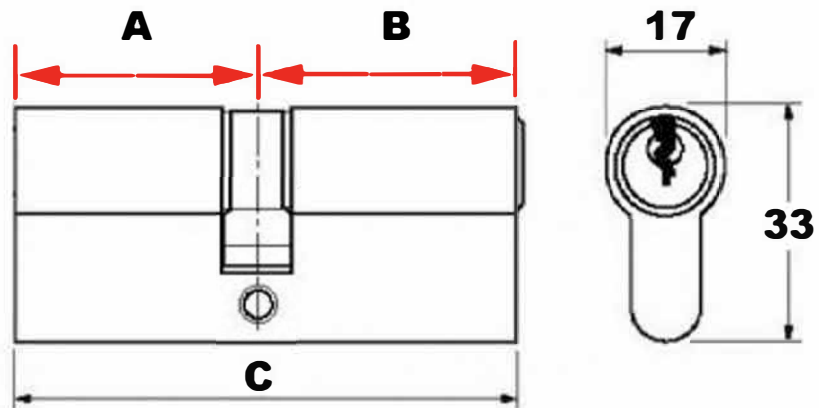

#### Material Specification

**Cylinder:** Extruded brass body.

**Cam:** Sintered steel.

**Pins:** 6 pins, anti drill.

**Key:** Nickel plated brass.

**Screw:** M5 x 35mm on Patios  
& M5 x 50mm on Mortice locks  
nickel plated or polished brass screw.

## Technical Drawing

To determine size measure 'A' then 'B'  
 Example A- 40mm, B- 45mm order 40/45 cylinder