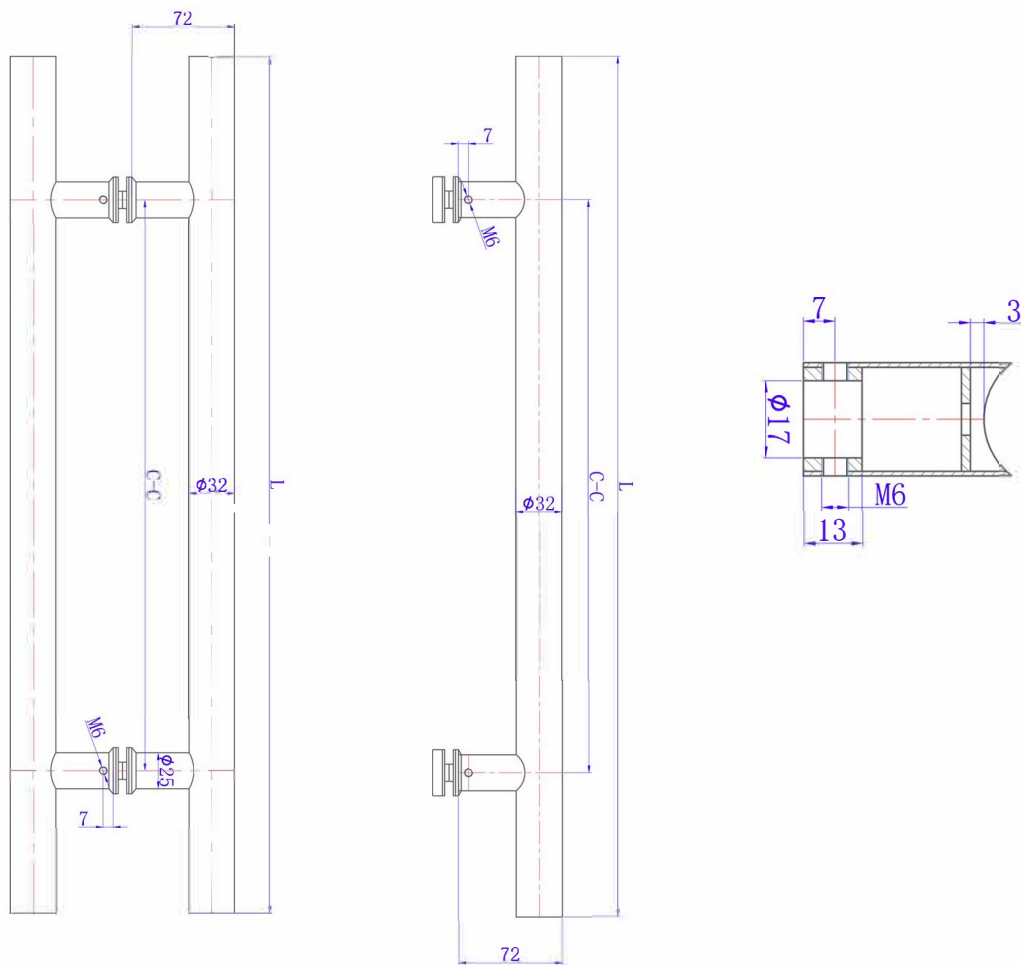

## Features and Benefits

- Winlock Straight T Pull bar is available in pairs or singles.
- Supplied in Brushed Chrome, Bright Chrome special order.
- Suitable for Glass, Timber Aluminium and Composite.
- Available from 800mm to 1800mm lengths.
- Supplied in 32mm diameter 316 and 304 stainless steel.
- Universal - suitable for both left and right handed doors.
- Supplied with fixings for through fix or face fix options.
- 10 Year Guarantee.
- BS EN ISO 9001/2015 Quality Management System.

### Technical Information

Assessment Data  
304 & 316 Stainless Steel

Additional Information  
Box Qty: 1pcs or 1 Pair .  
Supplied with Fixing Kits

## Technical Drawing